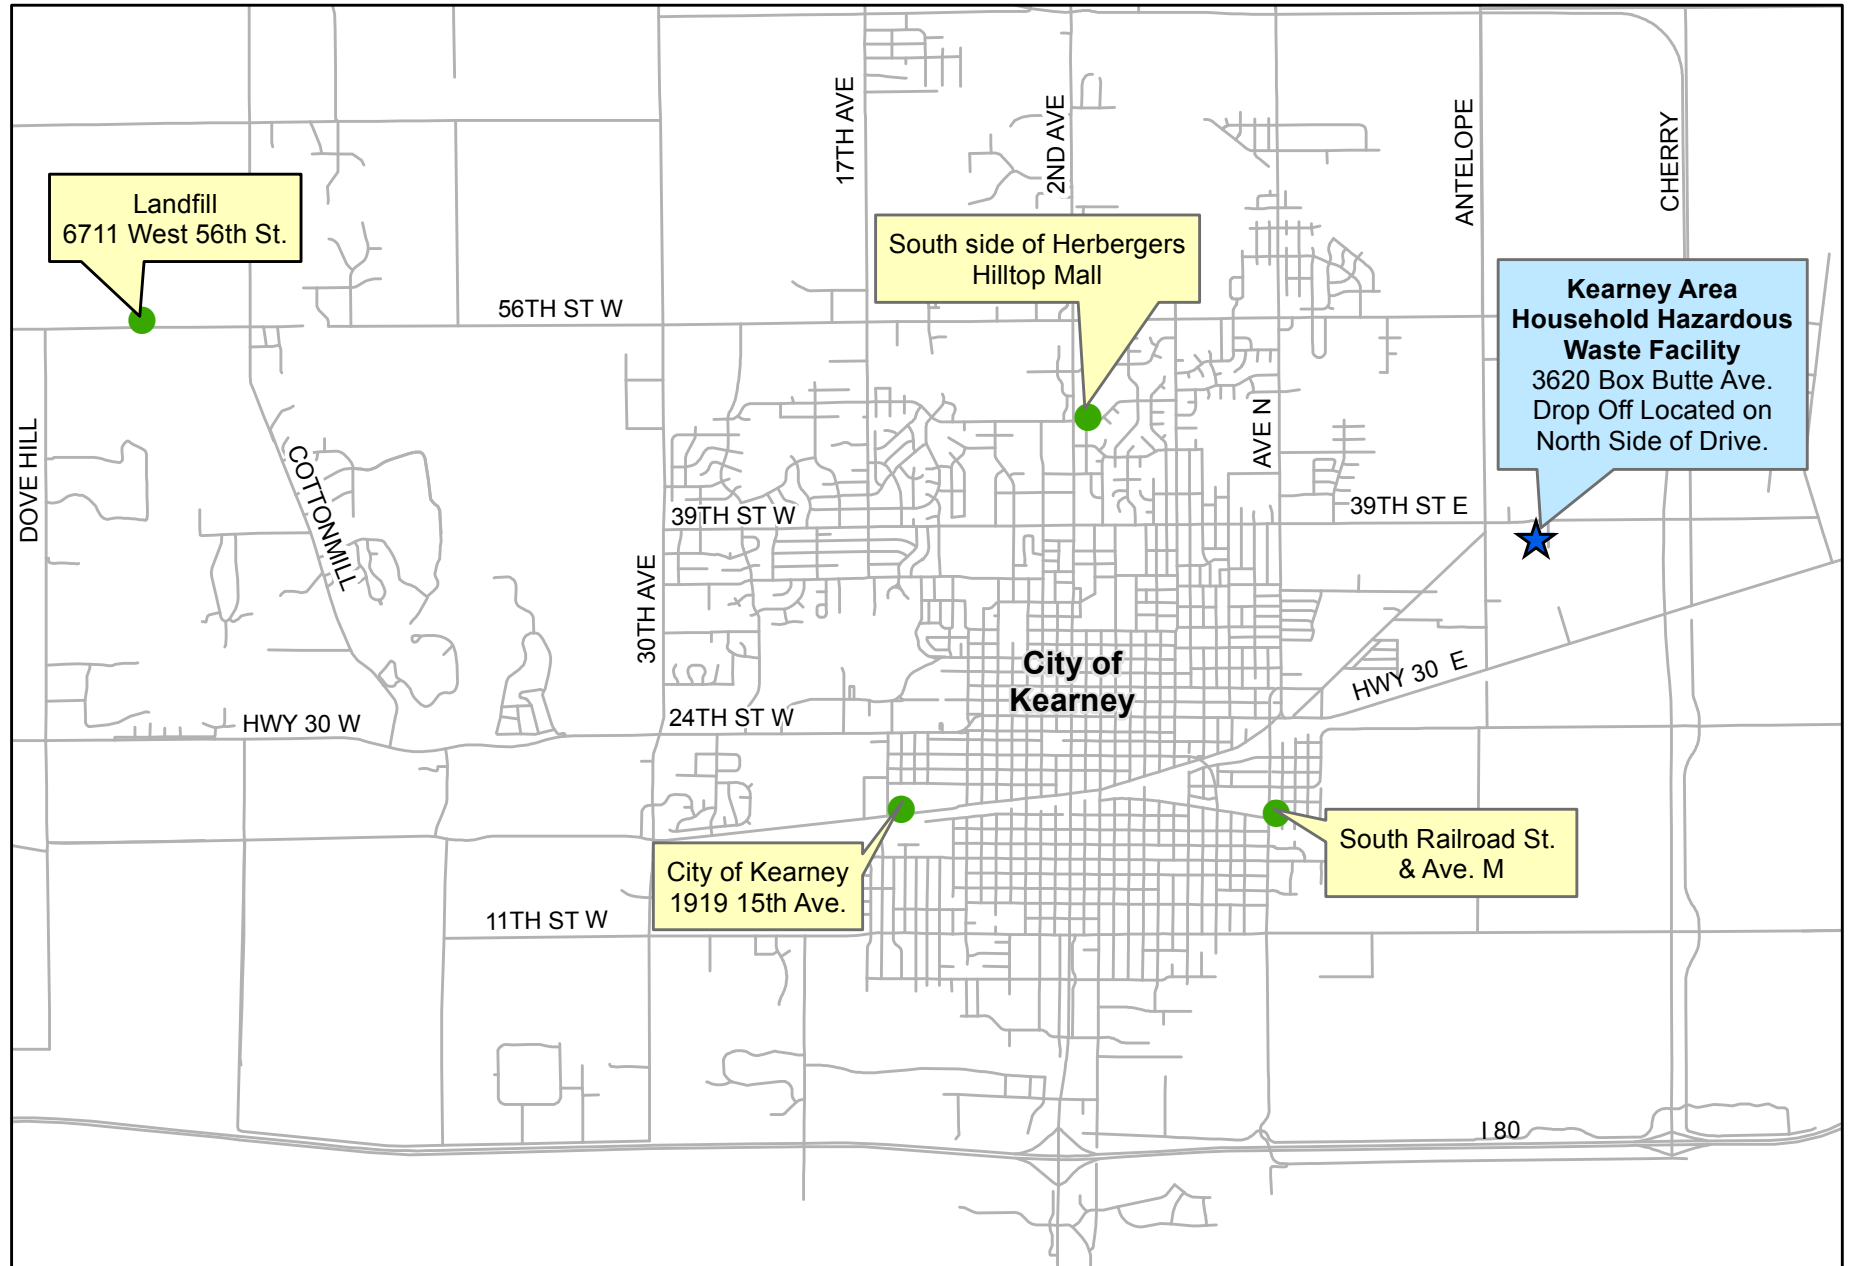

Recyclable Drop-Off Sites

Landfill
6711 West 56th St.

South side of Herbergers
Hilltop Mall

**Kearney Area
Household Hazardous
Waste Facility**
3620 Box Butte Ave.
Drop Off Located on
North Side of Drive.

City of Kearney
1919 15th Ave.

South Railroad St.
& Ave. M