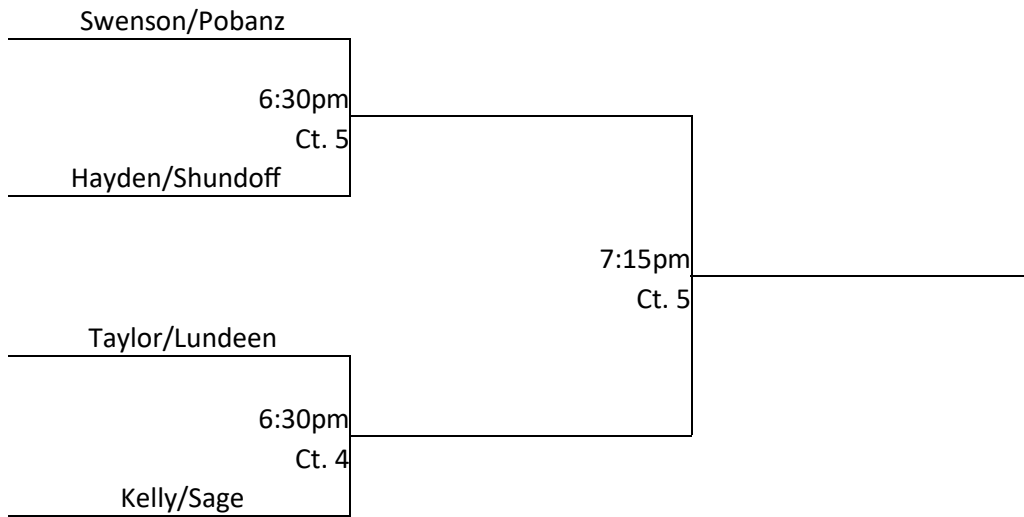

Kearney Park & Recreation

Women's Doubles Pickleball League

Spring 2021 Tournament Schedule

Women's 3.5-4.0

Play Kearney brochure will be released on April 23. Please go to www.kearneyrec.org for more information on Pickleball opportunities and more!