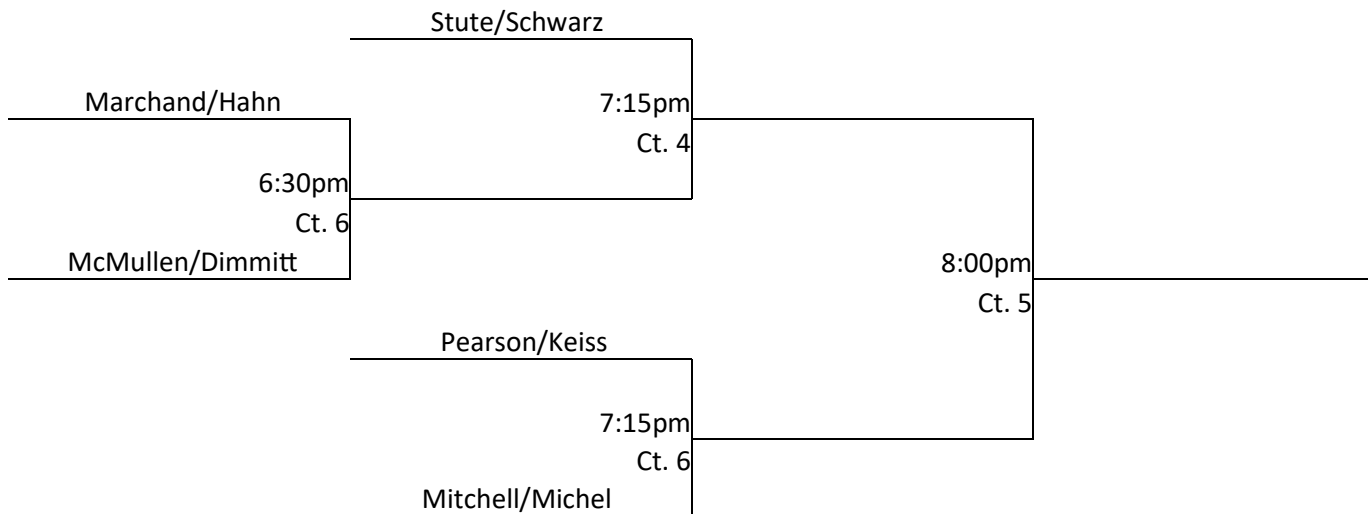

Women's 3.0

Place	Team	Win	Loss	Win %
1	Swenson/Pobanz	18	0	100%
2	Kelly/Sage	9	8	53%
3	Taylor/Lundeen	5	13	28%
4	Hayden/Shundoff	4	13	24%

Place	Team	Win	Loss	Win %
1	Stute/Schwarz	19	2	90%
2	Mitchell/Michel	18	6	75%
3	Pearson/Keiss	14	10	58%
4	Marchand/Hahn	4	16	20%
5	McMullen/Dimmitt	1	22	4%