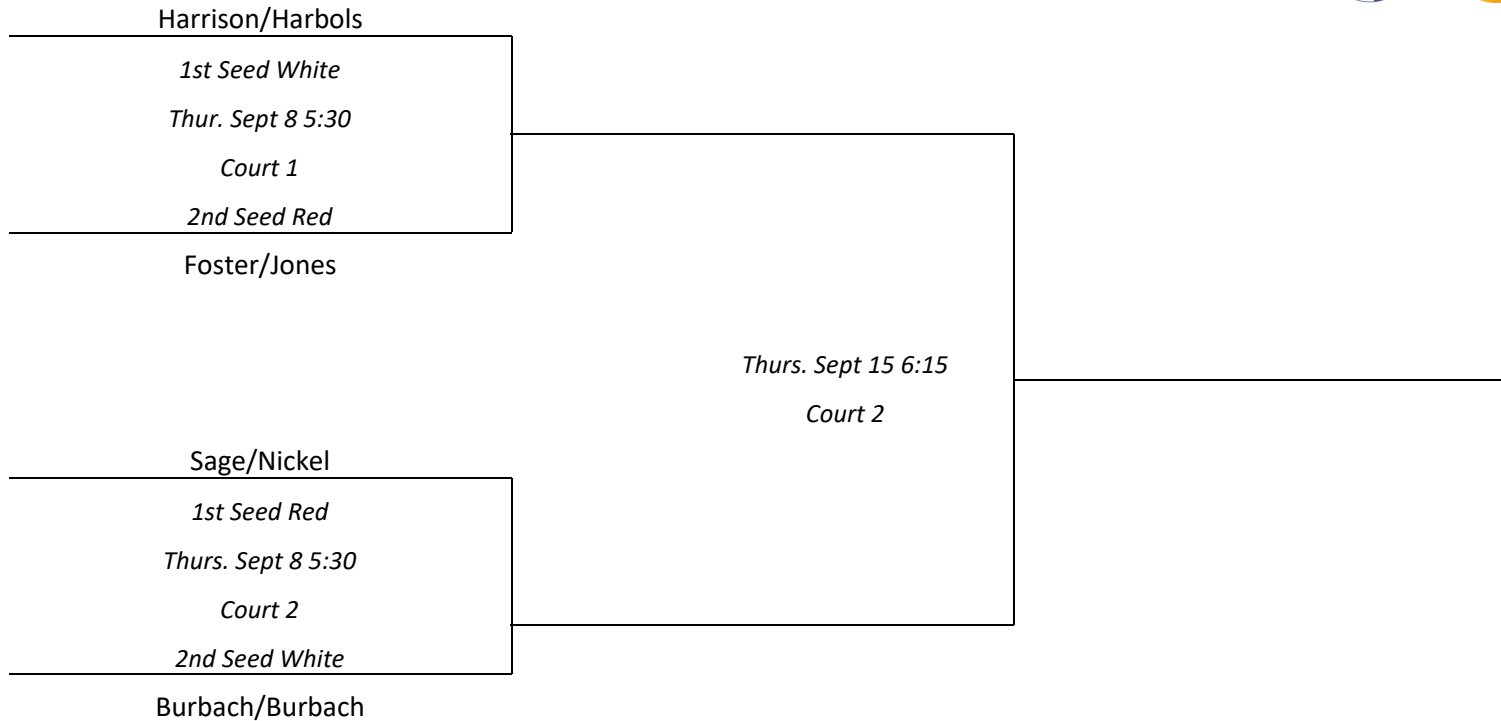

Kearney Park & Recreation

Mixed Doubles 3.5 Pickleball League

Fall 2022 Gold Tournament

Participants are placed in a seeded single-elimination tournament. For tournament play we will play one match, best 2 out of 3 games to 11, win by 2. No time limit will be used.

Save the Dates:

October 15 & 16 Paddle Battle Tournament

Open Gym Begins in January