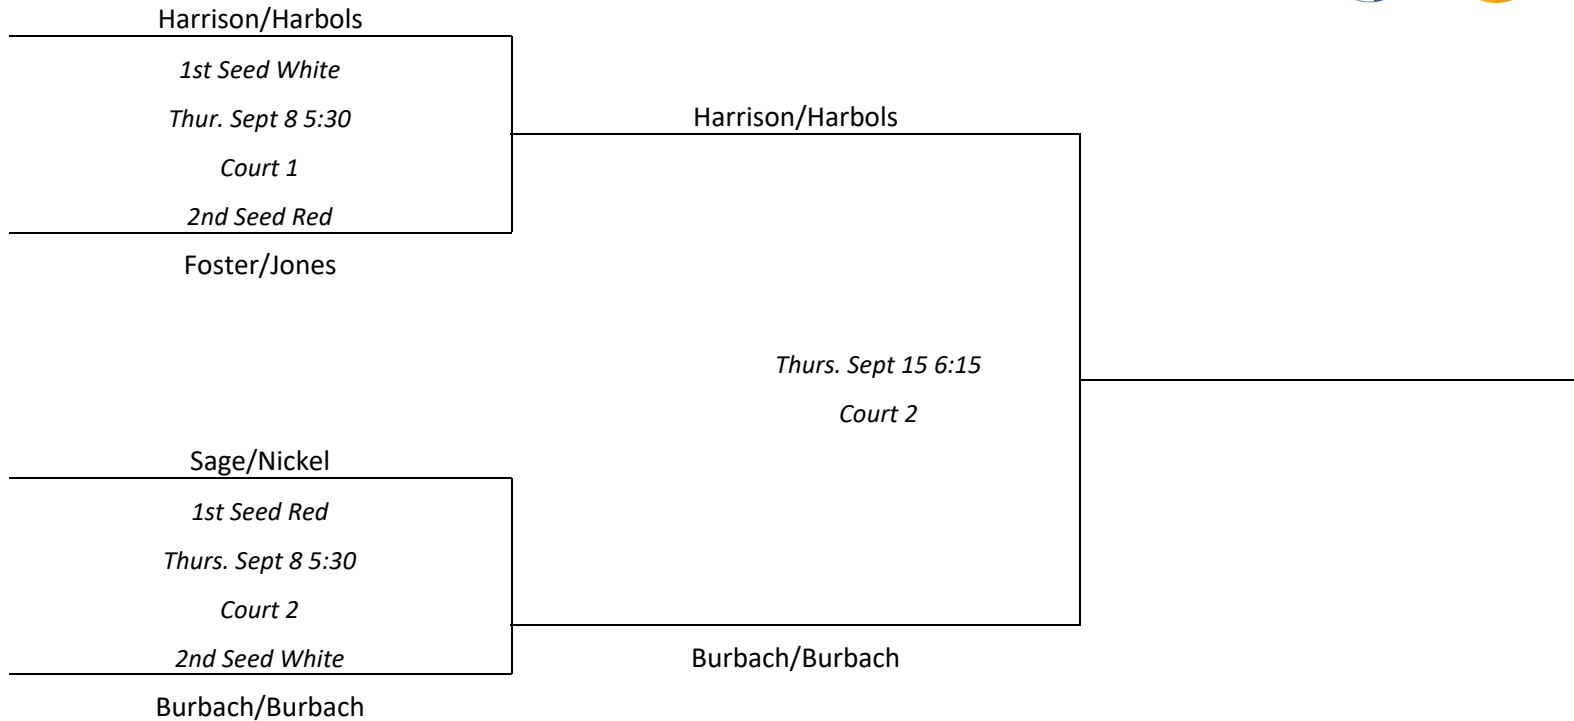

# Kearney Park & Recreation

## Mixed Doubles 3.5 Pickleball League

Fall 2022 Gold Tournament

Participants are placed in a seeded single-elimination tournament. For tournament play we will play one match, best 2 out of 3 games to 11, win by 2. No time limit will be used.

**Save the Dates:**

October 15 & 16 Paddle Battle Tournament

Open Gym Begins in January