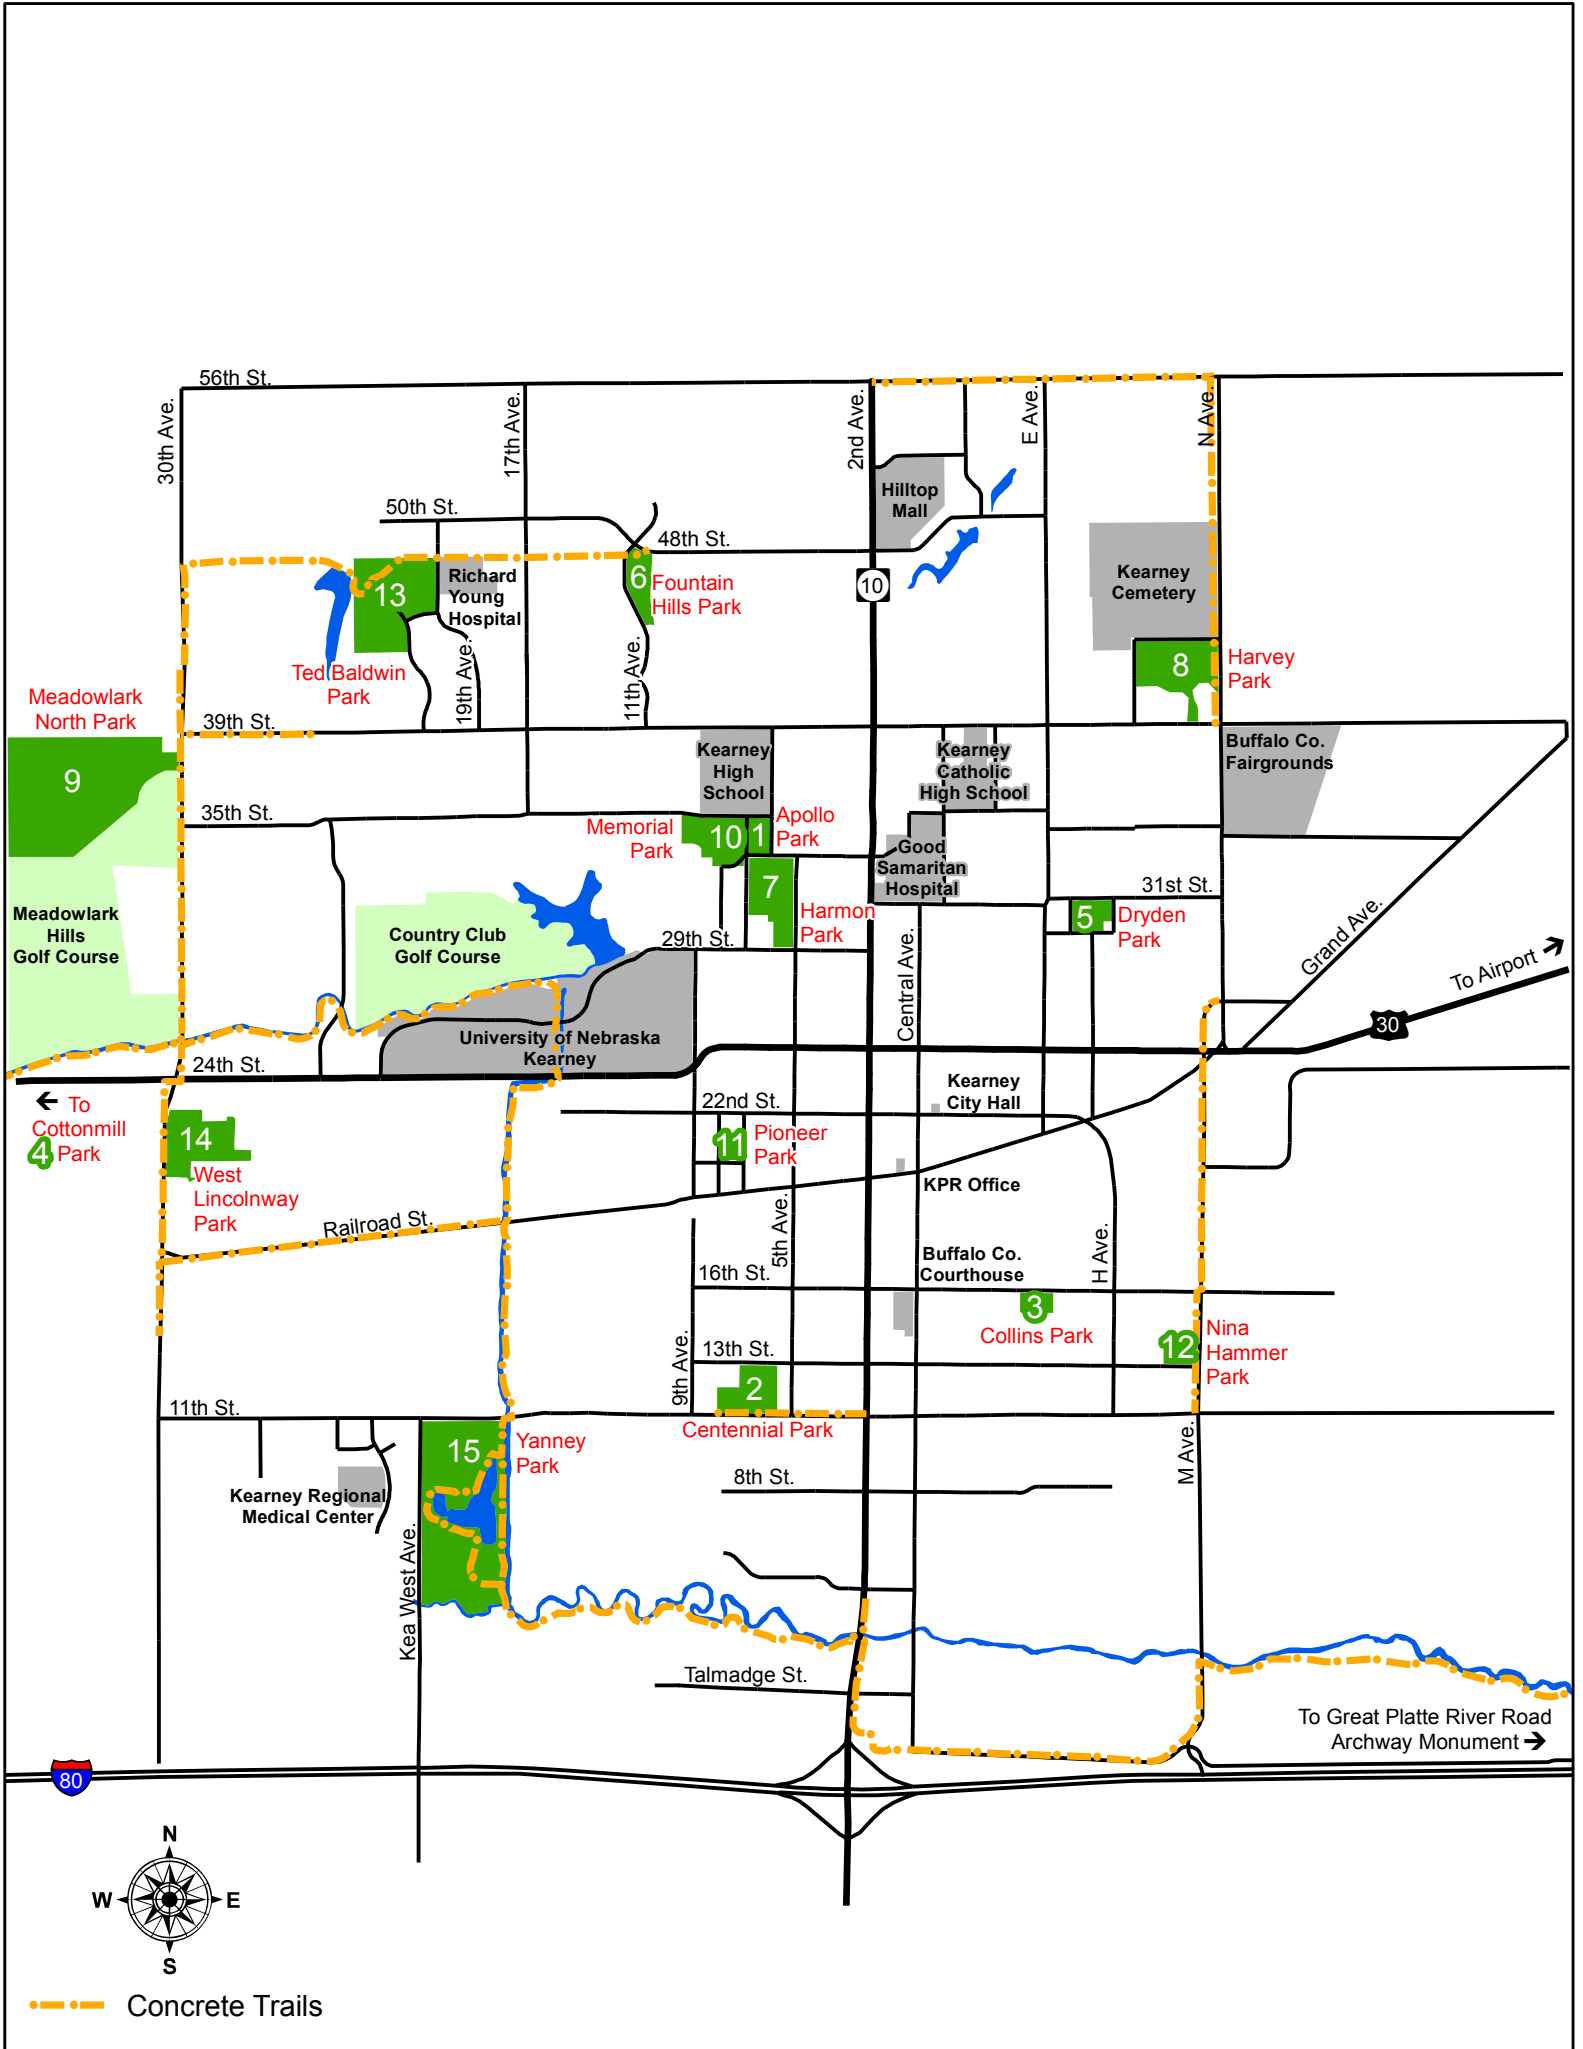

Available at Park   Available for Reservations

Concrete Trails